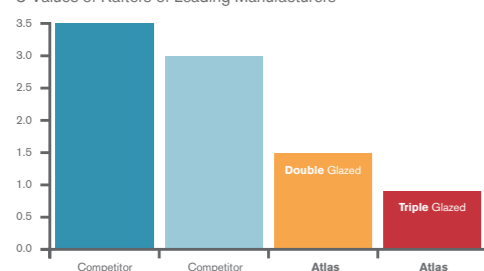

COOLER IN SUMMER WARMER IN WINTER

Why compromise excellent double or triple glazing performance? Choose the best insulated rafters in the industry with Atlas roof profile*.

The Atlas rafter is twice as thermally efficient as its nearest competitor. Upgrade to triple glazing to be 3 times as efficient.

Overall U Value can be as low as 0.7 when triple glazed or 1.2 when double glazed.

Units incorporate argon gas, a safe and inert gas that improves insulation, and warm edge spacer bar technology that reduces 'cold spots' and condensation, avoiding formation of unsightly mould while improving thermal insulation.

A combination of low emissivity inner glass and argon gas filling means the Atlas solar control glass gives twice the insulation of ordinary double glazing, which reduces energy costs and keeps your conservatory warmer in winter.

TWICE AS EFFICIENT

U Values of Rafters of Leading Manufacturers