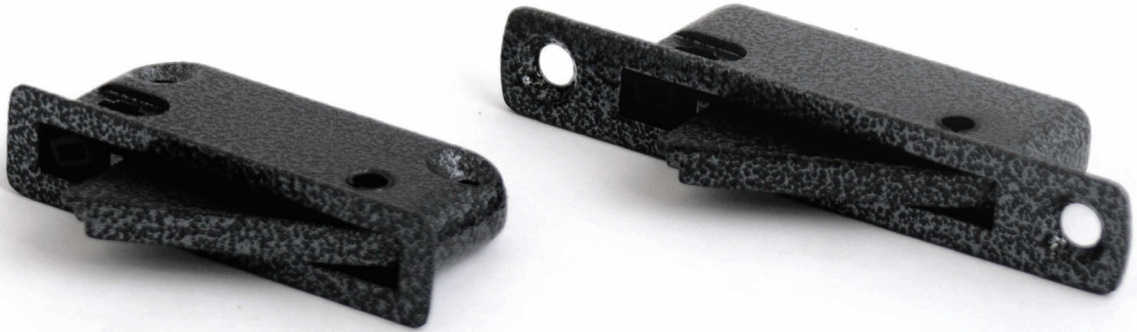

### Sash Travel Restrictors

### Features

- Convenient**  
 Simple and cost effective method to restrict the opening on sliding sash windows
- Designed with safety in mind**  
 The robust restrictor positioned on the sash limits the opening of the window. Prevents the travel of the sash beyond a designated position.
- Enhanced security**  
 With a key lockable spring loaded bolt, simply closing the bolt will allow the sash to move freely
- Ease of application**  
 Non-handed for ease of application and stocking. It is recommended that a restrictor is fitted to both sides of the sash
- Discreetly sits on window**  
 Routed into the sash discreetly to appear as part of the window, with both side and face fix versions available for maximum choice
- Perfectly Matching**  
 Available in the complete range of Hardex finishes that perfectly matches to the hardware range for sliding windows, casement windows and doors
- Designed for PVCu, Timber and Aluminium sliding windows**  
 To suit all window materials

Premium Satin

Hardex Chrome

Hardex Graphite

Hardex Bronze

Hardex Gold

Antique Black

White